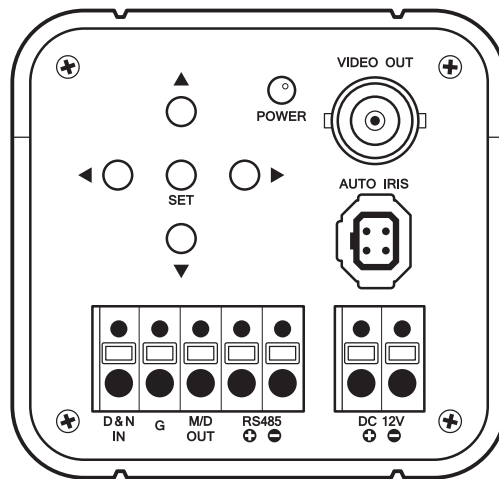

CAM243L
Dual Voltage / 2.8-12mm Lens

Stylish Hi-Res Traditional Camera With NiteDevil™ WDR & On Screen Display

True Day-Night

This traditional camera has a small motorised IR filter in front of the camera element. The filter stays in place during the day filtering IR giving a true colour image. At night the filter is removed to provide high quality night vision images. Whereas regular day-night cameras have the filter in place all the time.

3 Easy Ways to Control the OSD

This range of cameras are really easy to set up, thanks to a choice of 3 ways to control the camera's menu.

1- If you're up a ladder to install the dome, you can quickly use the on-board joystick to access the menu and make changes on your test monitor screen.

2- A handy remote keypad is available (REM088 That can be connected anywhere along an RG59 co-ax for simple "up the co-ax".

3- Using a simple 2-wire RS485 connection you can even set up or alter the settings of the camera remotely via a DVR.

Specification

1/3 Col CCD
0.00019 Lux sens up
700 TVL Col/ 800TVL B&W
S/N Ratio >52dB
1V p-p ohms
12VDC 140mA / 24VAC 70mA
Auto Backlight function
Gain Control - Switchable
NiteDevil mode - Switchable
Wide Dynamic Range
OSD & Privacy Masking
Motion Detect, Digital Zoom
Max Size 65 x 65 x 127mm
(ex lens)