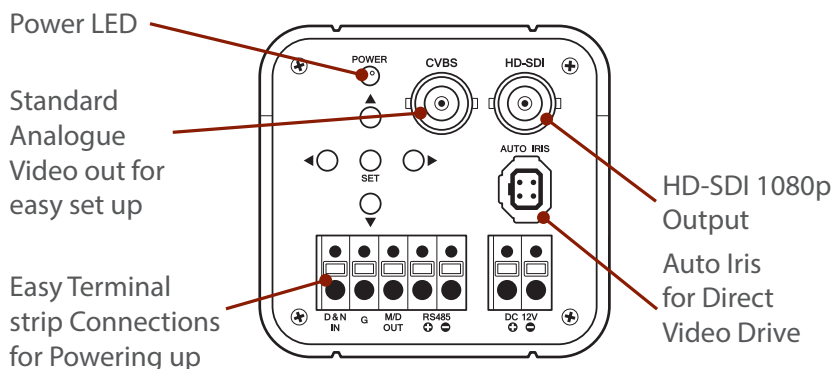

CAM341L
12V DC / 2.8-12mm
Lens

NEW HD Traditional Camera with NiteDevil™ WDR & On Screen Display

A stylish high performance NiteDevil camera in a traditional style features Wide Dynamic Range and OSD Menu for mirror, privacy & motion detect functions. Offering superb results even at night, this camera can recognize a car number plate using its built-in high sensitivity backlight compensation.

Rear Features CAM341/CAM341L

Choice of Voltage Options:

- 12V DC - Best Value, suits most applications
- Dual Voltage 12V DC / 24V AC - Great for long cable runs
- 240V AC - Good in heavy industrial environments

Features

- ✓ 1080p at 25fps
- ✓ True Day-Night
- ✓ Wide Dynamic Range
- ✓ 12V DC
- ✓ 0.02 Lux (Sens-up)
- ✓ Mirror / Privacy Function
- ✓ Motion Detect
- ✓ NiteDevil™ HD
- ✓ 62x Digital Zoom
- ✓ 2.8-12mm Lens

Specification

- 1/3" 2.1 Megapixel
- 1080p 25fps / 720p 50fps
- 0.02 Lux (Sens-up)
- 62x Digital Zoom
- +50dB S/N Ratio
- 1V p-p 75 ohms
- 12V DC
- On Screen Display
- Wide Dynamic Range
- Auto Backlight Function
- Privacy Masking
- Motion Detect
- 65 x 60 x 119.6mm (ex lens)