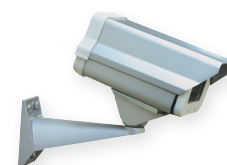

Other Products To Consider

Mini Silver
Housing
CCT429

Visit the user friendly site:
www.nitedevil.com

All specifications are approximate. NiteDevil.com reserves the right to change any product specifications or features without notice. Whilst every effort is made to ensure that these instructions are complete and accurate, NiteDevil.com cannot be held responsible in any way for any losses, no matter how they arise, from errors or omissions in these instructions, or the performance or non-performance of the equipment that these instructions refer to.