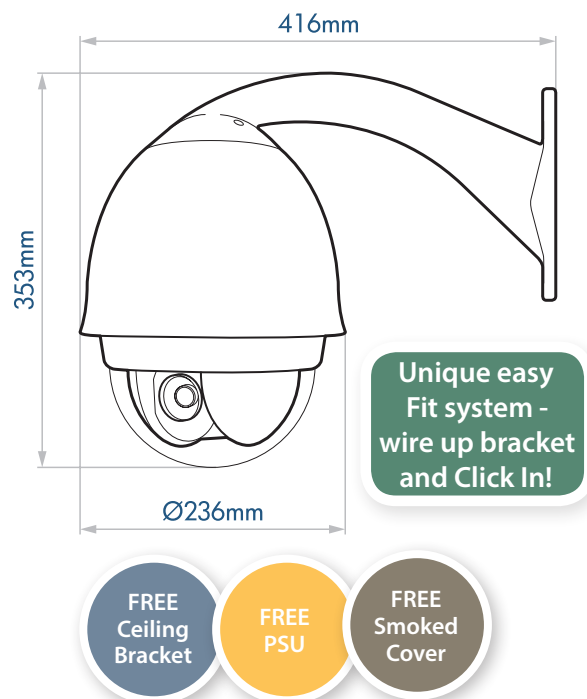

NiteDevil
Sees in the Dark

PTZ505P

PTZ Turns Night into Day!

The 500 series is standard speed dome (rotating about 15°/s) and if its being used for remote monitoring purposes via broadband this can be the best choice as the slower rotation speed is easier to control remotely. With hi-speed domes that are controlled over broadband the "internet-delay" can make the dome hard to control when it's rotating a full 360° in 1 second!

PLUS Free Smoked Cover (clear cover supplied as standard), Free PSU + Free Ceiling Bracket with all options.

Features

- ✓ 64 Pre-sets
- ✓ 6 Tours
- ✓ 15°/sec Pan Speed
- ✓ Multi-Protocol
- ✓ Continuous Rotation
- ✓ Double Lined, metal head
- ✓ Unique Easy Fit System
- ✓ 24V AC 1.7A PSU Supplied
- ✓ Wide Dynamic Range

Specification

- 1/4" Sony Colour
- 540TVL
- 1V p-p 75 ohm
- 0.0002 Lux
- Day/Night Function
- 24V AC
- 1.7 Amp
- IP66
- Pelco P & D
- Bracket Supplied
- Metal Construction
- 36 x IR sensitive Zoom
- 64 Presets
- 6 Tours
- 15°sec Pan speed
- H353mm x Ø 236mm x 416mm from wall