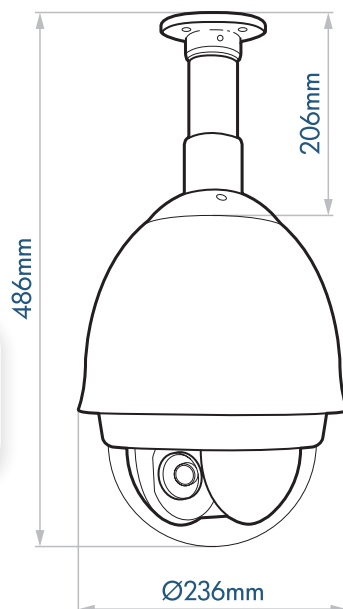

Features

- ✓ 64 Pre-sets
- ✓ 6 Tours
- ✓ 15°/sec Pan Speed
- ✓ Multi-Protocol
- ✓ Continuous Rotation
- ✓ Double Lined, metal head
- ✓ Unique Easy Fit System
- ✓ 24V AC 1.7A PSU Supplied
- ✓ Wide Dynamic Range

Specification

- 1/4" Sony Colour
- 540TVL
- 1V p-p 75 ohm
- 0.0002 Lux
- Day/Night Function
- 24V AC
- 1.7 Amp
- IP66
- Pelco P & D
- Bracket Supplied
- Metal Construction
- 36 x IR sensitive Zoom
- 64 Presets
- 6 Tours
- 15°sec Pan speed
- H353mm x Ø 236mm x 416mm from wall

Options Available

PART CODE	DESCRIPTION
PTZ505K	500TVL 27x Zoom Silver
PTZ505P	540TVL 36x Zoom WDR Silver
PTZ508K	500TVL 27x Zoom Ivory
PTZ508P	540TVL 36x Zoom WDR Ivory

Other Products To Consider

Visit the user friendly site:
www.nitedevil.com

All specifications are approximate. NiteDevil.com reserves the right to change any product specifications or features without notice. Whilst every effort is made to ensure that these instructions are complete and accurate, NiteDevil.com cannot be held responsible in any way for any losses, no matter how they arise, from errors or omissions in these instructions, or the performance or non-performance of the equipment that these instructions refer to.

For more information on IR Lighting Explained see the online tip 257 at nitedevil.com ▶▶▶