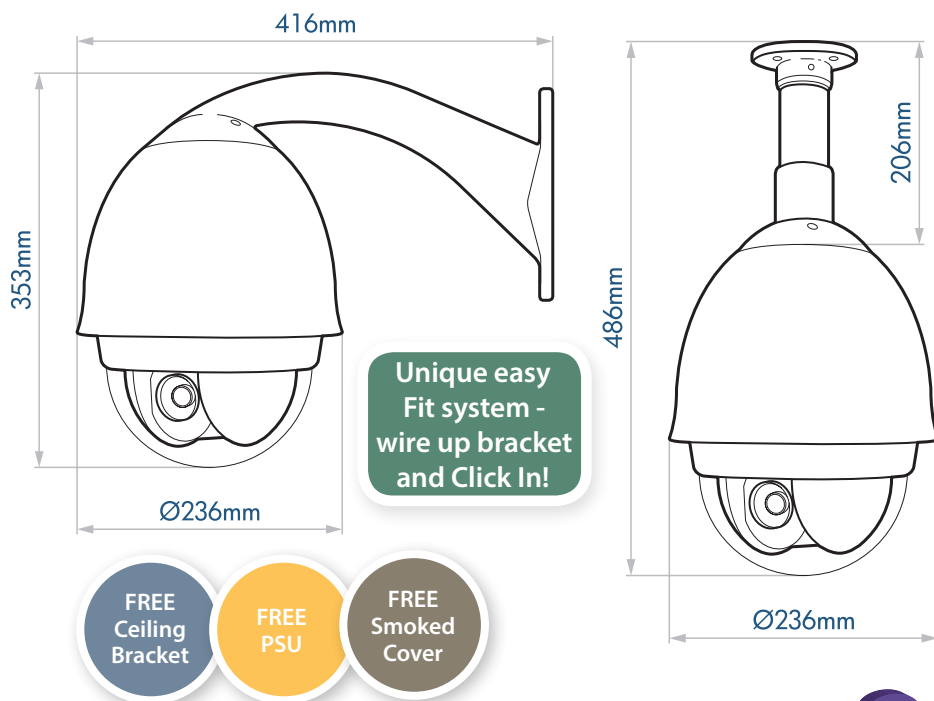

## PTZ Turns Night into Day!

The 500 series is standard speed dome (rotating about 15°/s) and if its being used for remote monitoring purposes via broadband this can be the best choice as the slower rotation speed is easier to control remotely. With hi-speed domes that are controlled over broadband the "internet-delay" can make the dome hard to control when it's rotating a full 360° in 1 second!

### Features

- ✓ 64 Pre-sets
- ✓ 6 Tours
- ✓ 15°/sec Pan Speed
- ✓ Multi-Protocol
- ✓ Continuous Rotation
- ✓ Double Lined, metal head
- ✓ Unique Easy Fit System
- ✓ 24V AC 1.7A
- ✓ PSU Supplied

### Specification

- 1/4" Sony Colour
- 500TVL
- 1V p-p 75 ohm
- 0.001 Lux
- Day/Night Function
- 24V AC
- 1.7 Amp
- IP66
- Pelco P & D
- Bracket Supplied
- Metal Construction
- 27 x IR sensitive Zoom
- 64 Presets
- 6 Tours
- 15°sec Pan speed
- H353mm x Ø 236mm x 416mm from wall