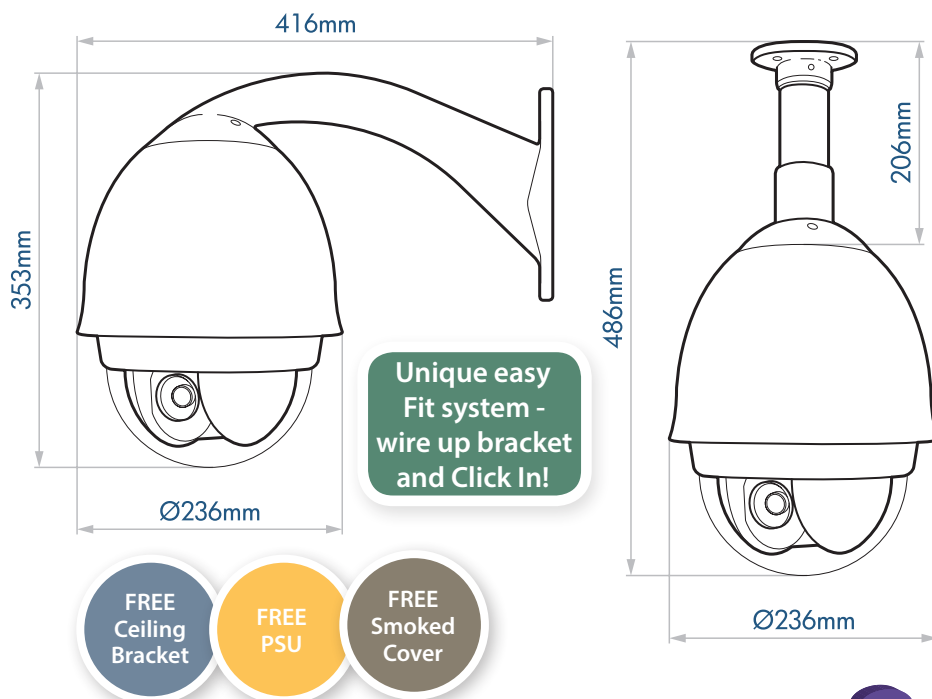

## PTZ Turns Night into Day!

The 500 series is standard speed dome (rotating about 15°/s) and if its being used for remote monitoring purposes via broadband this can be the best choice as the slower rotation speed is easier to control remotely. With hi-speed domes that are controlled over broadband the "internet-delay" can make the dome hard to control when it's rotating a full 360° in 1 second!

### Features

- ✓ 64 Pre-sets
- ✓ 6 Tours
- ✓ 15°/sec Pan Speed
- ✓ Multi-Protocol
- ✓ Continuous Rotation
- ✓ Double Lined, metal head
- ✓ Unique Easy Fit System
- ✓ 24V AC 1.7A PSU Supplied
- ✓ Wide Dynamic Range

### Specification

- 1/4" Sony Colour
- 540TVL
- 1V p-p 75 ohm
- 0.0002 Lux
- Day/Night Function
- 24V AC
- 1.7 Amp
- IP66
- Pelco P & D
- Bracket Supplied
- Metal Construction
- 36 x IR sensitive Zoom
- 64 Presets
- 6 Tours
- 15°sec Pan speed
- H353mm x Ø 236mm x 416mm from wall