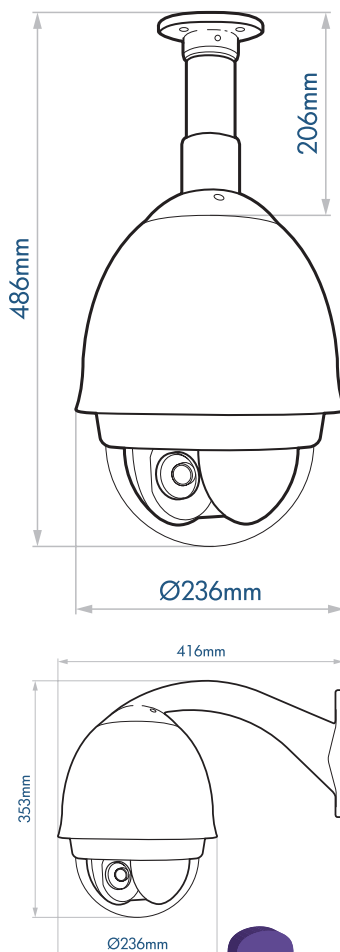

Nite Devil
Sees in the Dark

PTZ605K

The same great aesthetics as the standard range!
But with all the extras...

600 Series Extras...

- ✓ 4 alarm inputs for PIR or break beam activation
- ✓ High Speed rotation - 360° in just over a second means you don't need to miss a thing and works great if alarm activated by a PIR
- ✓ Intelligent proportional panning to slow down when zoomed in you don't overshoot your subject
- ✓ 180° auto picture flip - great for keeping track of a suspect with no blind spot
- ✓ Mimic mode in addition to 6 tours - allows the user to "record" up to 4 patterns based in their own preferred controls of the keypad
- ✓ Superior belt driven mechanism for extra smooth movement and footage
- ✓ Privacy Masking

PLUS Free Smoked Cover (clear cover supplied as standard), Free PSU + Free Ceiling Bracket with all options.

Features

- ✓ 64 Pre-sets
- ✓ 6 Tours
- ✓ 15°/sec Pan Speed
- ✓ Multi-Protocol
- ✓ Continuous Rotation
- ✓ Double Lined, metal head
- ✓ Unique Easy Fit System
- ✓ 24V AC 1.7A
- ✓ PSU Supplied

Specification

- 1/4" Sony Colour
- 500TVL
- 1V p-p 75 ohm
- 0.001 Lux
- Day/Night Function
- 24V AC
- 1.7 Amp
- IP66
- Pelco P & D
- Bracket Supplied
- Metal Construction
- 27 x IR sensitive Zoom
- 64 Presets
- 6 Tours
- 15°sec Pan speed
- H353mm x Ø 236mm x 416mm from wall