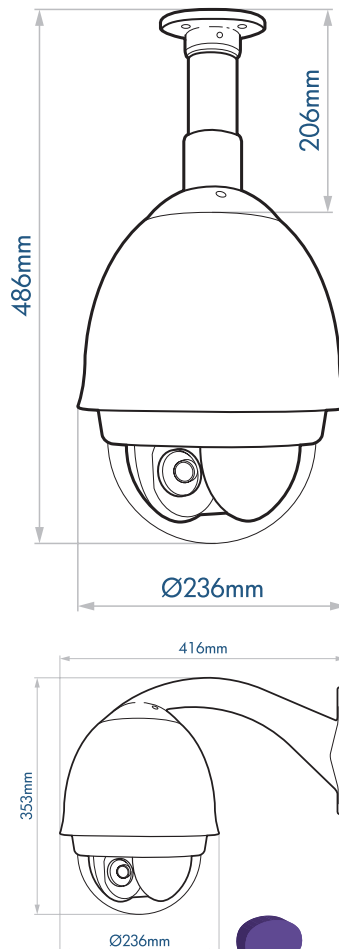

#### 600 Series Extras...

- ✓ 4 alarm inputs for PIR or break beam activation
- ✓ High Speed rotation - 360° in just over a second means you don't need to miss a thing and works great if alarm activated by a PIR
- ✓ Intelligent proportional panning to slow down when zoomed in you don't overshoot your subject
- ✓ 180° auto picture flip - great for keeping track of a suspect with no blind spot
- ✓ Mimic mode in addition to 6 tours - allows the user to "record" up to 4 patterns based in their own preferred controls of the keypad
- ✓ Superior belt driven mechanism for extra smooth movement and footage
- ✓ Privacy Masking

### Features

- ✓ 64 Pre-sets
- ✓ 6 Tours
- ✓ 15°/sec Pan Speed
- ✓ Multi-Protocol
- ✓ Continuous Rotation
- ✓ Double Lined, metal head
- ✓ Unique Easy Fit System
- ✓ 24V AC 1.7A PSU Supplied
- ✓ Wide Dynamic Range

### Specification

- 1/4" Sony Colour
- 540TVL
- 1V p-p 75 ohm
- 0.0002 Lux
- Day/Night Function
- 24V AC
- 1.7 Amp
- IP66
- Pelco P & D
- Bracket Supplied
- Metal Construction
- 36 x IR sensitive Zoom
- 64 Presets
- 6 Tours
- 15°sec Pan speed
- H353mm x Ø 236mm x 416mm from wall