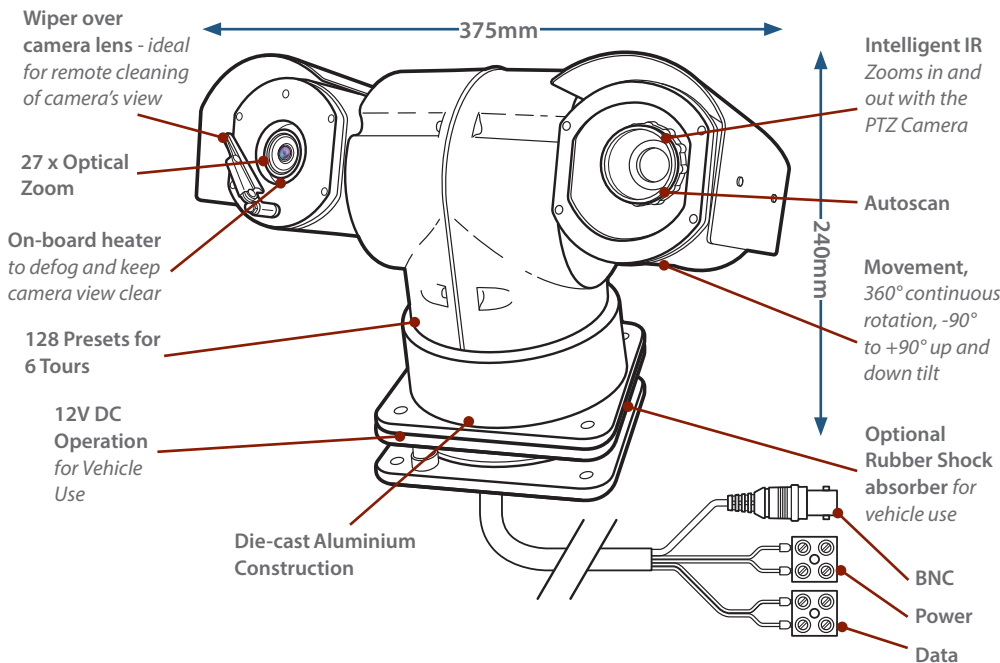

## Ideal for surveillance of large spaces! Such as warehouses or car parks

The PTZ & IR focus together, this means on a wide-angle shot you get a wide diffused IR beam and for long-distance shots you get a more powerful focussed IR beam.

This intelligent adjustment of the IR light from a wide to narrow beam produces better in low light with a clearer picture than a camera with a non-adjusting IR mechanism.

### Features

- ✓ Adjustable IR Focus
- ✓ 24V AC
- ✓ Up to 100m IR
- ✓ IP66 Weatherproof
- ✓ Graphite Grey Finish
- ✓ Wiper Fitted to Lens
- ✓ Offers a visual deterrent as you see it rotate
- ✓ The PTZ & IRs Focus Together

#### Camera Specification

1/4" CCD Col, 500TVL  
0.001 Lux, 0 Lux IR on  
27x Optical Zoom  
1V p-p 75 ohms  
Privacy Function  
Bracket Supplied